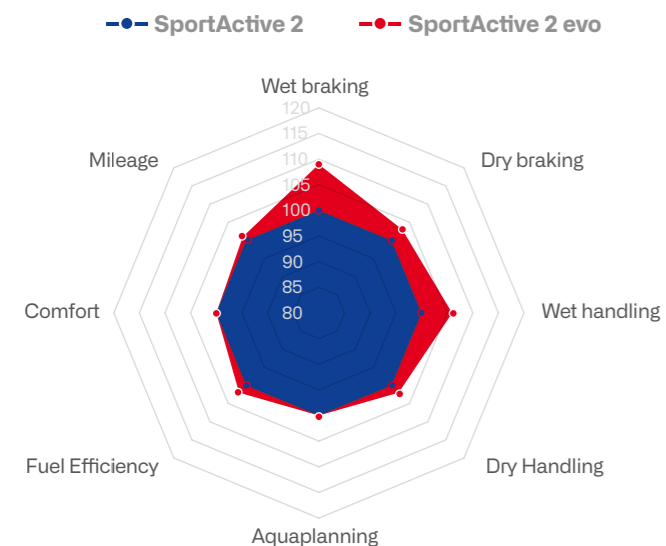

LI Load Capacity ⚙️ Speed Rating PR Ply rating ⚡ Fuel Efficiency 🌧️ Wet Grip 🔊 Noise Grade 🔊 Noise (dB)

Precise control meets driving pleasure

Positively reviewed & trusted performance

SportActive 2 evo Performance