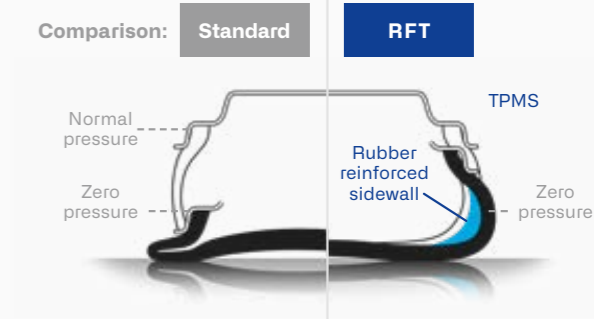

Speed: **V - Y** | Inch: **17-20** | Series: **35-55**