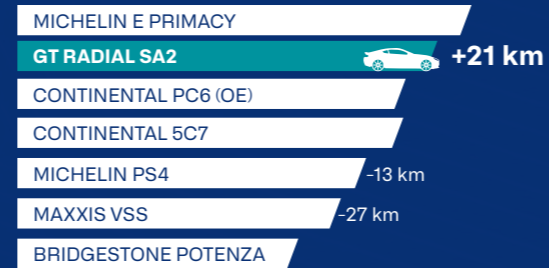

SportActive 2 EV Performance

EXTENDED E-RANGE

- The SportActive 2 EV utilized a new compound that delivers a very low rolling resistance.
- Combined with a weight reduction, the SportActive 2 EV delivers more mileage than standard tires, thereby reducing the range-anxiety typical of EV driving.
- The SportActive 2 EV allowed the Kia EV6 to travel longer and consume less energy than many premium UHP.

KWH CONSUMPTION

RANGE

Size: 255/45R20 - Vehicle: KIA EV6 - Independent test AM&S

SportActive 2 EV

RIM	EU SIZE	LI	⬇️	XL	EV READY	🔒	🌱	📶	📶	EPREL
18	235/45R18	98	Y	XL	YES	B	A	69	A	2425516
19	215/50R19	93	T	SL	YES	B	B	69	B	2259548
19	235/55R19	105	V	XL	YES	B	A	69	A	2456773
19	255/50R19	107	T	XL	YES	A	A	70	A	2259549
20	215/45R20	95	V	XL	YES	B	B	69	A	2259547
20	235/50R20	104	H	XL	YES	A	A	69	A	2259550
20	255/45R20	105	H	XL	YES	A	A	69	A	1966273