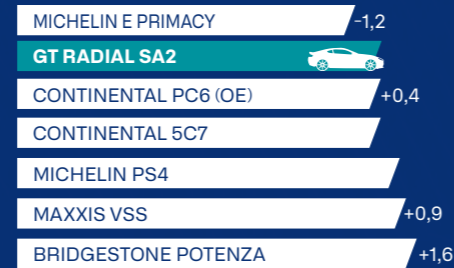

SportActive 2 EV Performance

EXTENDED E-RANGE

- The SportActive 2 EV utilized a new compound that delivers a very low rolling resistance.
- Combined with a weight reduction, the SportActive 2 EV delivers more mileage than standard tires, thereby reducing the range-anxiety typical of EV driving.
- The SportActive 2 EV allowed the Kia EV6 to travel longer and consume less energy than many premium UHP.

KWH CONSUMPTION