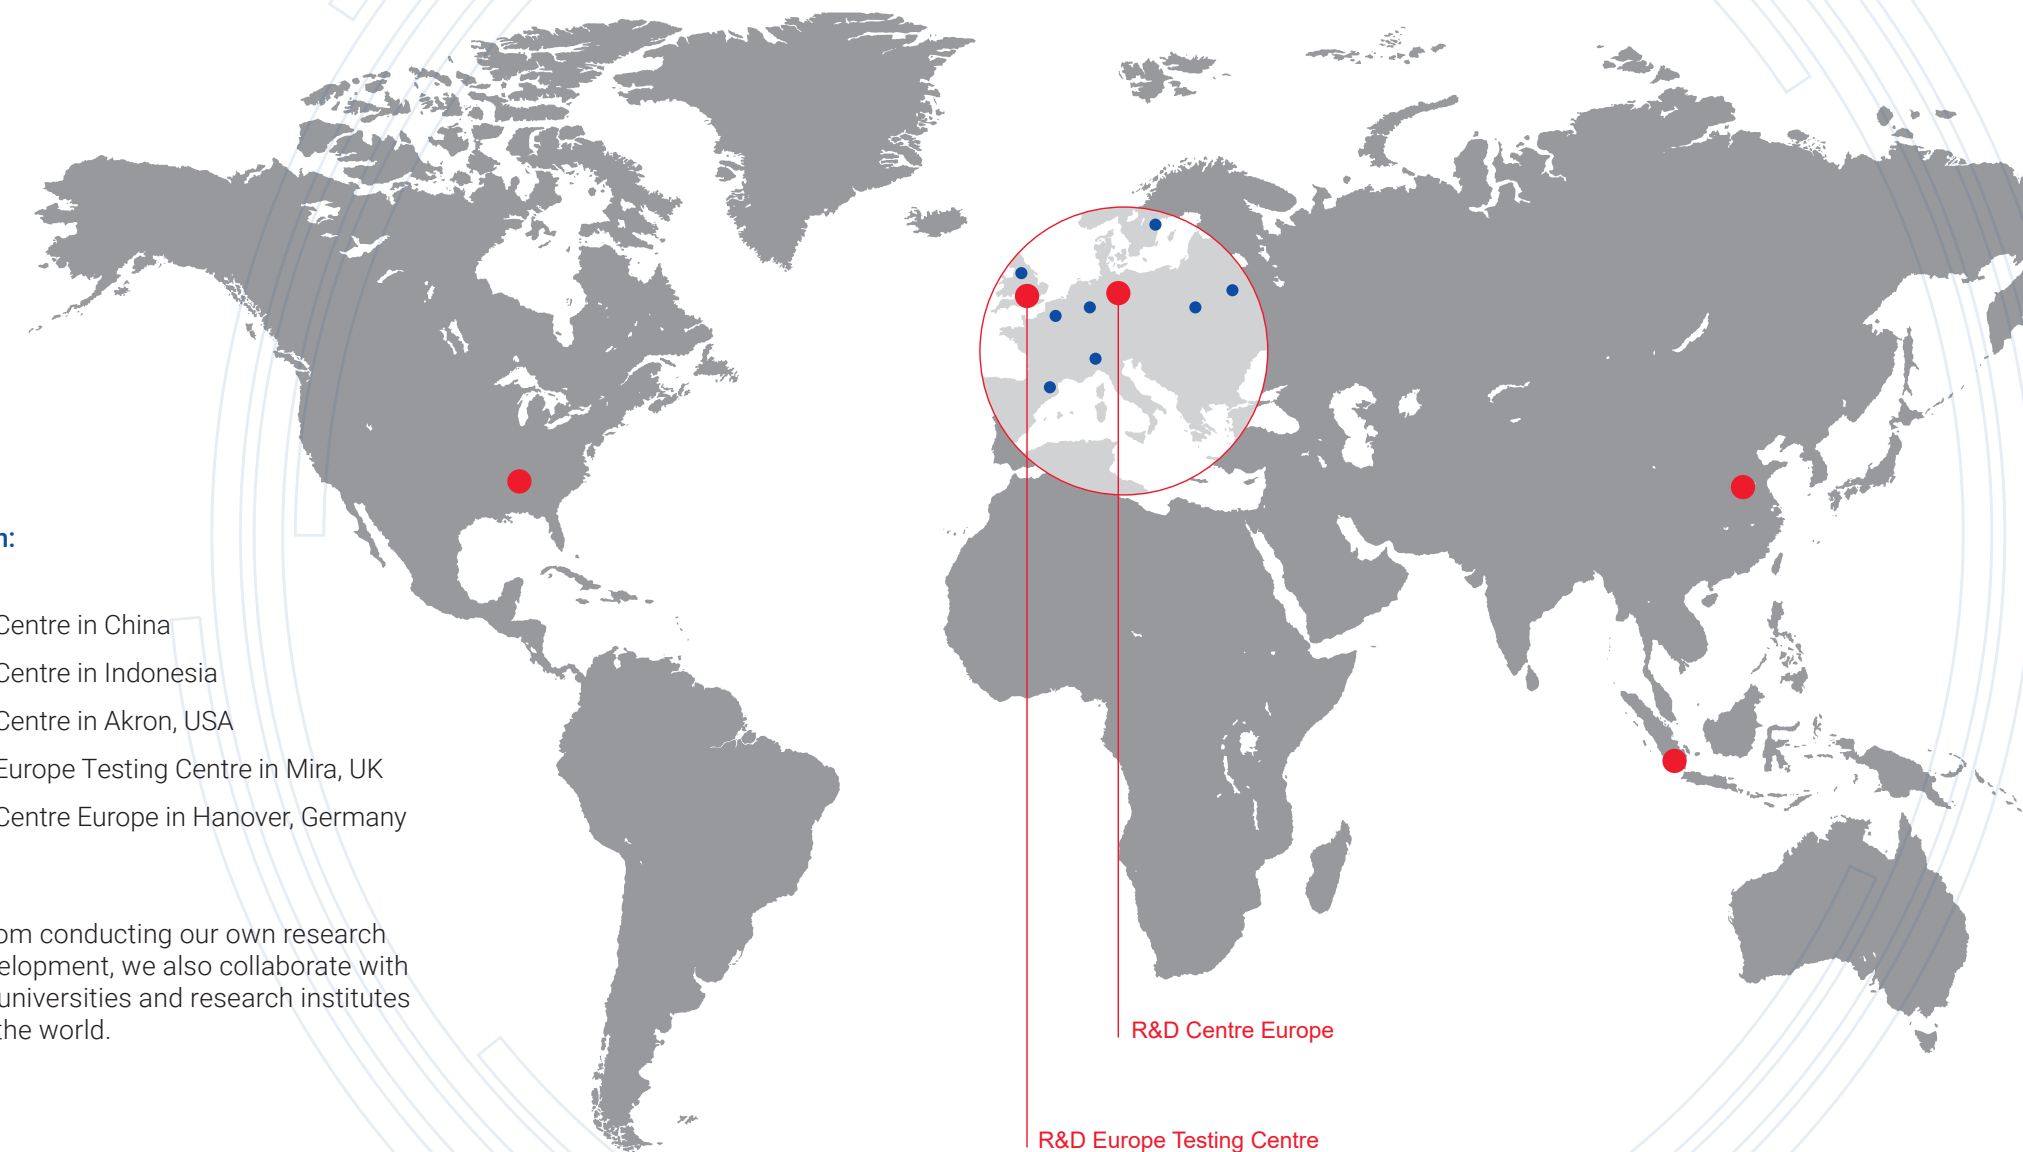

TABLE OF CONTENTS

R&D Centre Europe	3
SUMMER Tyre RANGE	4
Corporate Social Responsibilities	6
PCR & SUV	
SPORTACTIVE 2 & SUV – The new UHP tyre for sport cars and powerful SUV.	8
FE2 & SUV– New High Performance tyre for passenger cars and compact SUV	12
FE1 CITY – Inner-city mobility and convincing handling properties	16
CHAMPIRO FE1 – All-round premium comfort	18
SPORTACTIVE – Ultra-high performance tyre	20
SPORTACTIVE SUV – Ultra-high performance tyre	22
SAVERO SUV – For modern SUV and CUV type cars	24
4SEASONS & SUV– For every weather condition in all seasons	26
TRANSPORTER	
MAXMILER PRO – Premium mileage	28
KARGOMAX – Trailers & caravans	30
MAXMILER ALLSEASON – All season tyre for light truck commercial operations	32
PATTERN OVERVIEW	34

Reasons for GT Radial:

- **ENGINEERED IN GERMANY**
- ESTABLISHED **WORLDWIDE**
  FOR OVER 25 YEARS
- TESTED BY **TÜV SÜD**
- EXCELLENT **VALUE OF MONEY**

GLOBAL R&D CENTRES

Location:

- R&D Centre in China
- R&D Centre in Indonesia
- R&D Centre in Akron, USA
- R&D Europe Testing Centre in Mira, UK
- R&D Centre Europe in Hanover, Germany

Apart from conducting our own research and development, we also collaborate with leading universities and research institutes around the world.