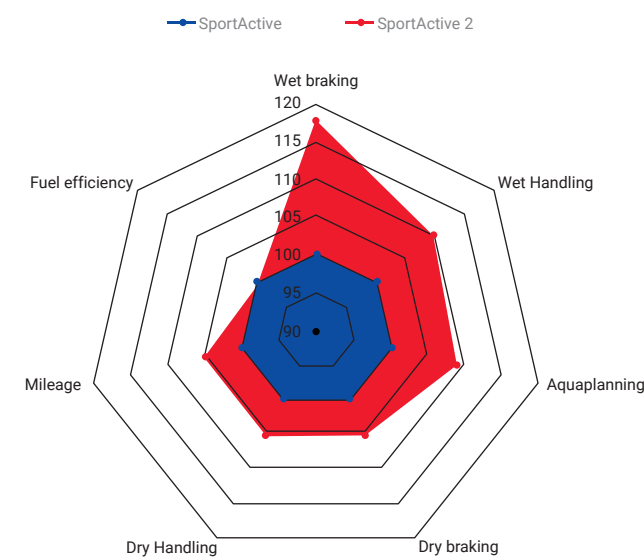

FEATURES & BENEFITS

- ▶ Balanced, stiff shoulders for **precise steering and immediate response**
- ▶ Innovative new tread compound for extremely **short braking distances** – Wet label A
- ▶ Strong center section for **high speed stability** and dry braking
- ▶ **Micro sipes** provide suction effect for **enhanced grip**