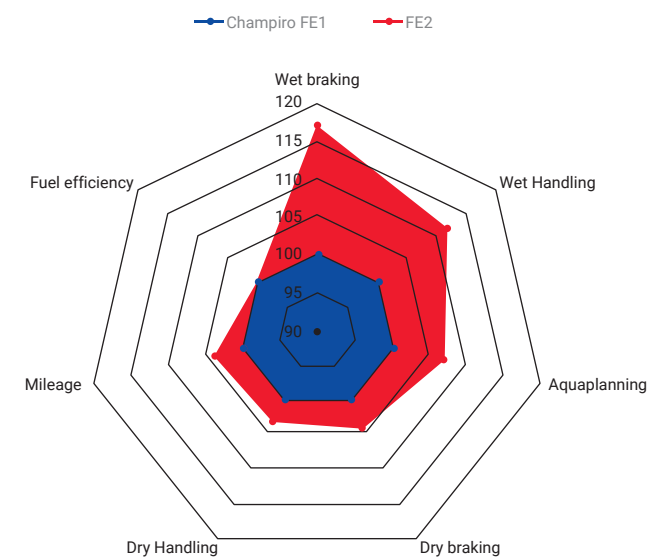

NEW

FE2 & SUV

NEW HIGH PERFORMANCE TYRE FOR PASSENGER CARS AND COMPACT SUV

FEATURES & BENEFITS

▶ Innovative **new tread compound** for extremely short braking distances – Wet label A

▶ Great driving **comfort** and **precise handling**

▶ Improved rolling resistance for **lower emissions** and fuel savings

▶ 4 Wide grooves for **exceptional water drainage** (3 grooves for sections <195)

▶ Advance tyre profile with **optimal pressure distribution**. Excellent mileage and even wear