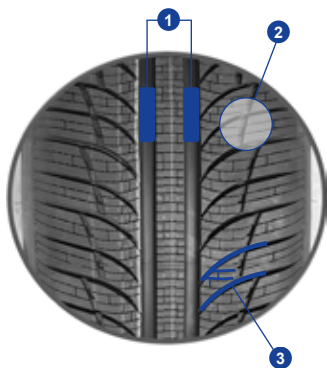

FEATURES

- 1 Dual ultra-wide grooves
- 2 New all seasons "full silica" compound
- 3 Multiple deep sipes

BENEFITS

- ▶ Ensures fast water evacuation, **RESISTANCE TO AQUAPLANING**, and short braking distances on wet surfaces
- ▶ Ensures **CONSISTENT GRIP** across wide range of temperatures, and a **LONG LASTING MILEAGE**
- ▶ Ensures **EXCELLENT GRIP** on snow and ice surfaces, for **FIRM ACCELERATIONS** and **SHORT STOPPING DISTANCES**