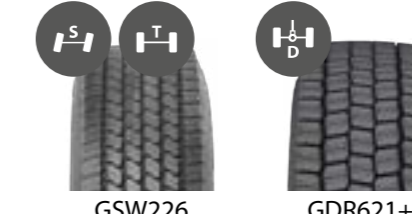

WINTER

Size	LI	SI	Tube Type	Tubeless	Pattern	Noise (dB)				
295/80R22.5	154/149	L	TL	GSW226	3PMSF	72	B	A	D	
315/70R22.5	156/150 (154/150)	L (M)	TL	GSW226	3PMSF	72	B	C	D	
315/80R22.5	158/150 (154/150)	L (M)	TL	GSW226	3PMSF	72	B	C	D	
385/55R22.5	158 (160)	L (J)	TL	GSW226	3PMSF	73	B	B	D	
385/65R22.5	164 (160)	K (L)	TL	GSW226	3PMSF	72	B	B	D	
315/70R22.5	154/150 (152/148)	L (M)	TL	GDR621+	3PMSF	75	B	B	D	
315/80R22.5	158/150 (154/150)	L (M)	TL	GDR621+	3PMSF	75	B	B	D	

GSW226

GDR621+