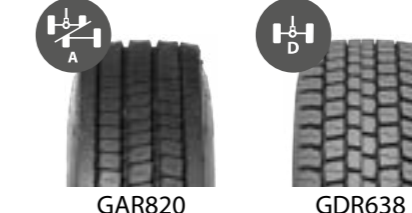

REGIONAL

Size	LI	SI	Tube Type	Tubeless	Pattern	Noise (dB)				
9.5R17.5	143/141	K	TL	GAR820	3PMSF	74	B	C	E	
205/75R17.5	124/122	M	TL	GAR820	3PMSF	71	A	D	D	
215/75R17.5	128/126	M	TL	GAR820	3PMSF	71	A	D	D	
225/75R17.5	129/127	M	TL	GAR820	3PMSF	71	A	D	D	
235/75R17.5	132/130	M	TL	GAR820	3PMSF	71	A	D	D	
245/70R17.5	136/134	M	TL	GAR820	3PMSF	74	B	C	D	
205/75R17.5	124/122	M	TL	GDR638	3PMSF	74	B	C	D	
215/75R17.5	126/124	M	TL	GDR638	3PMSF	74	B	C	E	
225/75R17.5	129/127	M	TL	GDR638	3PMSF	74	B	C	D	
235/75R17.5	132/130	M	TL	GDR638	3PMSF	74	B	C	D	
245/70R17.5	136/134	M	TL	GDR638	3PMSF	74	B	C	D	
245/70R19.5	136/134	M	TL	GDR638	3PMSF	75	B	C	D	
265/70R19.5	140/138	M	TL	GDR638	3PMSF	75	B	C	D	
285/70R19.5	146/145	M	TL	GDR638	3PMSF	75	B	B	D	
10R22.5	144/142	M	TL	GDR688	3PMSF	74	B	C	D	
265/70R19.5	143/141	J	TL	GTR923	3PMSF	72	B	C	D	
275/70R22.5	152/148	J	TL	GTR923	3PMSF	73	B	B	D