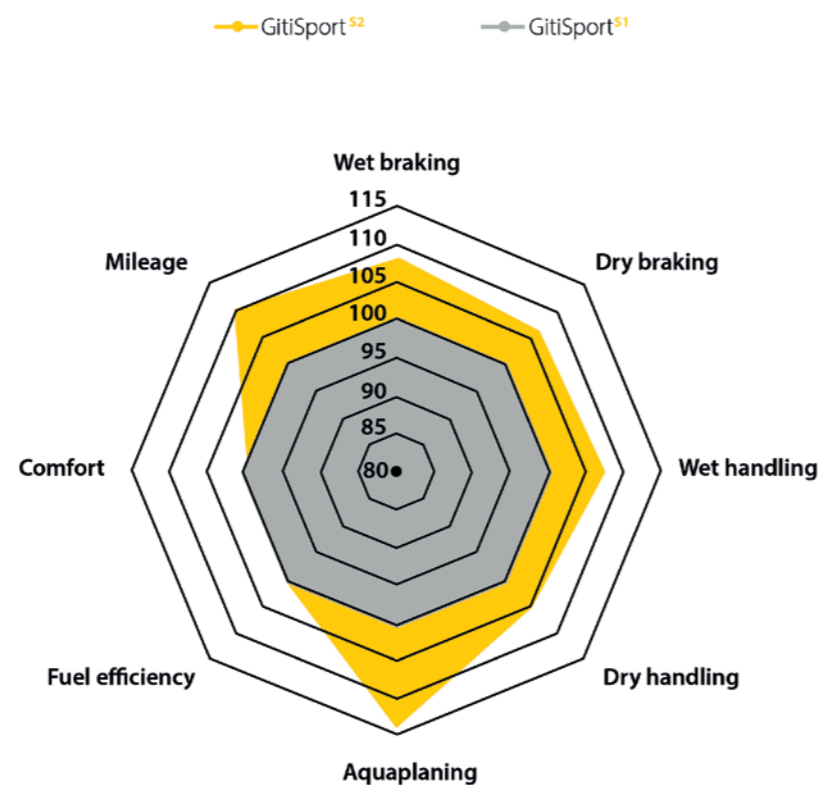

ENJOY SPECIFICATIONS

Rim	EU Size	Load Capacity	Speed	Extra Load	EU TIRE LABEL				EPREL
					Fuel Efficiency	Wet Grip	Ext.Rolling Noise	Noise Grade	
16	195/45R16	84	V	XL	D	A	69	A	1066058
16	205/45R16	87	W	XL	D	A	70	B	472726
16	215/45R16	90	V	XL	D	A	69	A	1066060
17	205/45R17	88	W	XL	D	A	69	A	1066059
17	205/40R17	84	Y	XL	D	A	70	B	472725
17	215/45R17	91	Y	XL	D	A	69	A	1066061
17	215/40R17	87	Y	XL	D	A	70	B	472727
17	225/45R17	94	Y	XL	D	A	70	B	472729
17	235/45R17	97	Y	XL	C	A	69	A	1066066
17	245/45R17	99	W	XL	C	A	69	A	1066069
18	225/45R18	95	Y	XL	D	A	70	B	472730
18	225/40R18	92	Y	XL	D	A	70	B	472728
18	235/45R18	98	Y	XL	C	A	70	B	472733
18	235/40R18	95	Y	XL	D	A	69	A	1066065
18	245/45R18	100	Y	XL	C	A	70	B	472736
18	245/40R18	97	Y	XL	C	A	69	A	1066075
18	255/45R18	103	Y	XL	C	A	69	A	1066077
18	255/35R18	94	Y	XL	D	A	69	A	1066072
19	225/45R19	96	Y	XL	C	A	69	A	1066064
19	225/40R19	93	Y	XL	C	A	69	A	1066063
19	225/35R19	88	Y	XL	D	A	69	A	1066062
19	235/40R19	96	Y	XL	D	A	70	B	472732
19	235/35R19	91	Y	XL	D	A	70	B	472731
19	245/45R19	102	Y	XL	C	A	69	A	1066070
19	245/40R19	98	Y	XL	C	A	69	A	1066068
19	245/35R19	93	Y	XL	D	A	70	B	472735
19	255/40R19	100	Y	XL	C	A	69	A	1066076
19	255/35R19	96	Y	XL	C	A	69	A	1066073
19	275/40R19	105	Y	XL	B	A	69	A	1066082
20	245/35R20	95	Y	XL	D	A	69	A	1066067
20	255/35R20	97	Y	XL	C	A	69	A	1066074
SUV									
18	255/55R18	109	Y	XL	C	A	69	A	1066079
19	235/55R19	105	W	XL	B	A	70	B	472734
19	255/55R19	111	Y	XL	B	A	69	A	1066080
19	255/50R19	107	Y	XL	B	A	69	A	1066078
20	245/45R20	103	Y	XL	C	A	69	A	1066071
20	255/45R20	105	W	XL	B	A	72	B	472737
20	265/45R20	104	Y	SL	C	A	69	A	1066081
20	275/45R20	110	Y	XL	B	A	69	A	1066083
20	275/40R20	106	Y	XL	B	A	72	B	472738
21	295/35R21	107	Y	XL	B	A	69	A	1066084