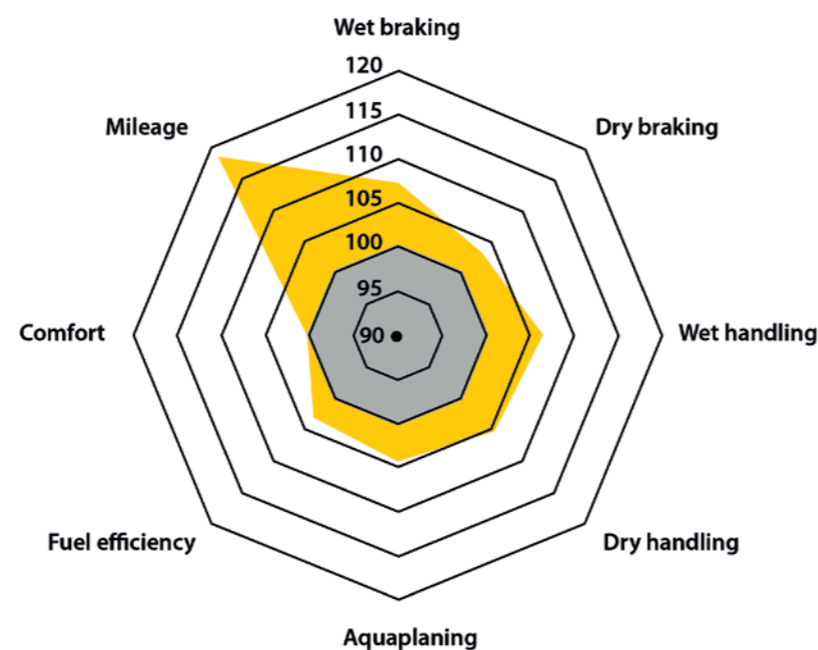

Reduced wear tread compound with advanced Bridging Technology Alternating Bridging reinforces the rigidity of tread blocks. With rigidity enhanced, the tread blocks move less freely, reducing the rate of tire wear. This connection between tread blocks limits their flexibility, preventing rapid tire wear without compromising on wet grip.

Large centre blocks with 3D tread grooves deliver the utmost grip for better driving safety even on the wettest roads.

AdvanZtech

ENJOY SPECIFICATIONS

Rim	EU Size	Load Capacity	Speed	Extra Load	EU TIRE LABEL				EPREL
					Fuel Efficiency	Wet Grip	Ext.Rolling Noise	Noise Grade	
14	165/70R14	81	T	SL	D	A	70	B	472584
14	175/65R14	82	T	SL	D	A	70	B	472523
14	185/60R14	82	H	SL	D	A	70	B	981286
15	175/65R15	84	H	SL	D	A	70	B	981287
15	185/65R15	88	T	SL	C	A	70	B	981290
15	185/65R15	88	H	SL	C	A	70	B	981288
15	185/60R15	88	H	XL	C	A	71	B	472723
15	185/55R15	82	H	SL	D	A	70	B	472721
15	195/65R15	91	H	SL	C	A	71	B	472706
15	195/65R15	91	V	SL	C	A	71	B	981289
15	195/65R15	95	H	XL	C	A	71	B	770420
15	195/60R15	88	H	SL	C	A	71	B	981295
15	195/55R15	85	V	SL	D	A	71	B	472707
15	195/50R15	82	V	SL	D	A	71	B	981294
15	205/65R15	99	H	XL	A	A	69	A	981292
16	195/55R16	91	V	XL	C	A	72	B	981291
16	205/60R16	92	H	SL	C	A	71	B	610947
16	205/60R16	96	H	XL	A	A	69	A	981293
16	205/60R16	96	V	XL	B	A	72	B	981297
16	205/55R16	91	H	SL	C	A	71	B	472527
16	205/55R16	91	V	SL	C	A	71	B	981298
16	205/55R16	91	W	SL	C	A	71	B	770421
16	215/60R16	99	V	XL	C	A	72	B	472708
16	215/55R16	97	W	XL	B	A	72	B	981296
16	225/55R16	99	W	XL	C	A	72	B	981303
17	205/55R17	95	W	XL	C	A	72	B	981300
17	205/50R17	93	Y	XL	C	A	71	B	981304
17	215/55R17	98	H	XL	A	A	69	A	1125550
17	215/50R17	95	Y	XL	C	A	72	B	472710
17	225/55R17	97	V	SL	A	A	69	B	472528
17	225/55R17	101	Y	XL	C	A	71	B	472528
17	225/50R17	98	Y	XL	C	A	71	B	981299
SUV									
16	215/65R16	98	H	SL	C	A	71	B	472526
17	215/65R17	99	V	SL	C	A	71	B	472714
17	215/60R17	96	H	SL	C	A	71	B	472713
17	215/55R17	94	W	SL	C	A	71	B	981301
17	225/65R17	102	V	SL	C	A	71	B	981307
17	225/60R17	99	V	SL	C	A	71	B	981302
17	235/65R17	108	V	XL	B	A	71	B	981308
17	235/55R17	99	V	SL	C	A	71	B	981306
18	215/55R18	99	V	XL	C	A	72	B	981309
18	225/60R18	100	V	SL	C	A	71	B	472709
18	225/55R18	98	V	SL	C	A	71	B	472712
18	225/50R18	99	W	XL	C	A	71	B	472711
18	235/60R18	107	W	XL	B	A	71	B	472715
18	235/55R18	104	V	XL	B	A	72	B	472717
18	235/50R18	97	V	SL	C	A	71	B	472716