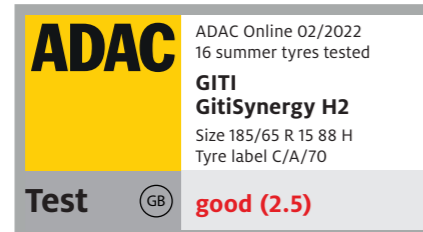

GitiSynergy^{H2} GitiSynergy^{H2} SUV

ABSOLUTE PREMIUM PERFORMANCE, WITHOUT COMPROMISE

The GitiSynergy^{H2} is a genuine HP tire designed with the needs of European drivers at heart. It is a perfect match to medium size and executive European saloons. Safety on wet, long lasting mileage, quiet smooth drive, superb fuel efficiency and great comfort are among the best features of this product.

GERMAN
ENGINEERING