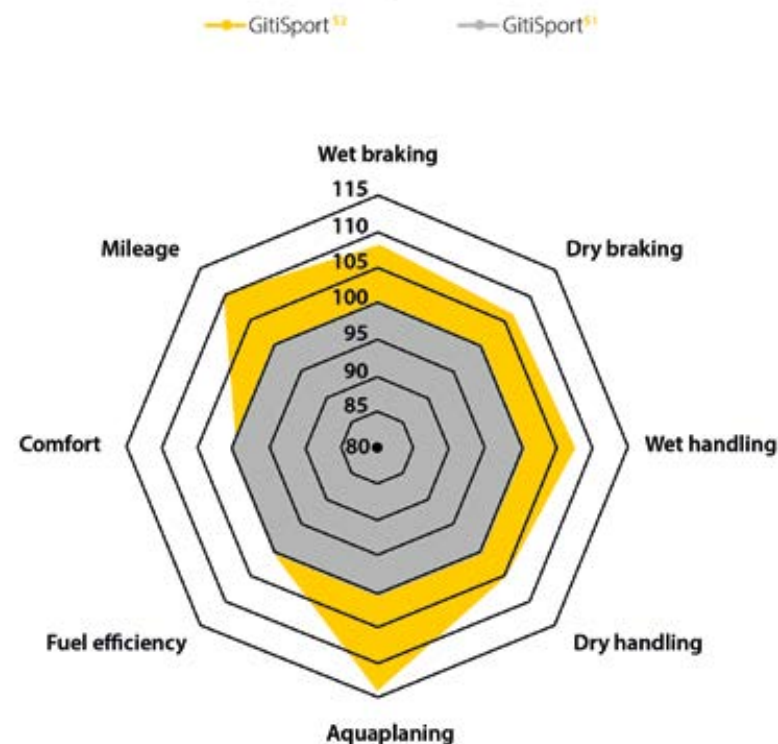

ENJOY SPECIFICATIONS

RIM	EU Size	Load Capacity	Speed	AdvanZtech GVA READY	Powered by sparco	Extra Load	EU TIRE LABEL				EPREL
							Fuel Efficiency	Wet Grip	Ext. Rolling Noise	Noise Grade	
16	195/45R16	84	V			XL	D	A	A	69	1966103
16	205/45R16	87	W			XL	D	A	B	70	2018336
16	215/45R16	90	V			XL	D	A	A	69	2018386
17	185/45R17	78	H			SL	D	A	B	70	1966305
17	205/45R17	88	W			XL	D	A	A	69	2018385
17	205/40R17	84	Y			XL	D	A	B	70	2018335
17	215/45R17	91	Y			XL	D	A	A	69	2018387
17	215/40R17	87	Y			XL	D	A	B	70	2018337
17	225/45R17	94	Y		YES	XL	D	A	B	70	1966018
17	235/45R17	97	Y			XL	C	A	A	69	1966104
17	245/45R17	99	W			XL	C	A	A	69	1966107
18	225/45R18	95	Y		YES	XL	D	A	B	70	2018339
18	225/40R18	92	Y		YES	XL	D	A	B	70	2018338
18	235/45R18	98	Y	YES		XL	C	A	B	70	1966021
18	235/40R18	95	Y			XL	D	A	A	69	2018391
18	245/45R18	100	Y	YES	YES	XL	C	A	B	70	1966024
18	245/40R18	97	Y			XL	C	A	A	69	1966113
18	255/55R18	109	Y			XL	C	A	A	69	1966117
18	255/45R18	103	Y			XL	C	A	A	69	1966115
18	255/40R18	99	Y		YES	XL	D	A	B	72	1966301
18	255/35R18	94	Y			XL	D	A	A	69	1966110
18	265/35R18	97	Y		YES	XL	C	A	B	72	1966302
18	275/40R18	103	Y		YES	XL	C	A	B	72	1966303
19	225/45R19	96	Y			XL	C	A	A	69	2018390
19	225/40R19	93	Y			XL	C	A	A	69	2018389
19	225/35R19	88	Y			XL	D	A	A	69	2018388
19	235/55R19	105	W	YES		XL	B	A	B	70	1966022
19	235/40R19	96	Y	YES		XL	D	A	B	70	1966020
19	235/35R19	91	Y		YES	XL	D	A	B	70	1966019
19	245/45R19	102	Y	YES		XL	C	A	A	69	1966108
19	245/40R19	98	Y		YES	XL	C	A	A	69	1966106
19	245/35R19	93	Y			XL	D	A	B	70	1966023