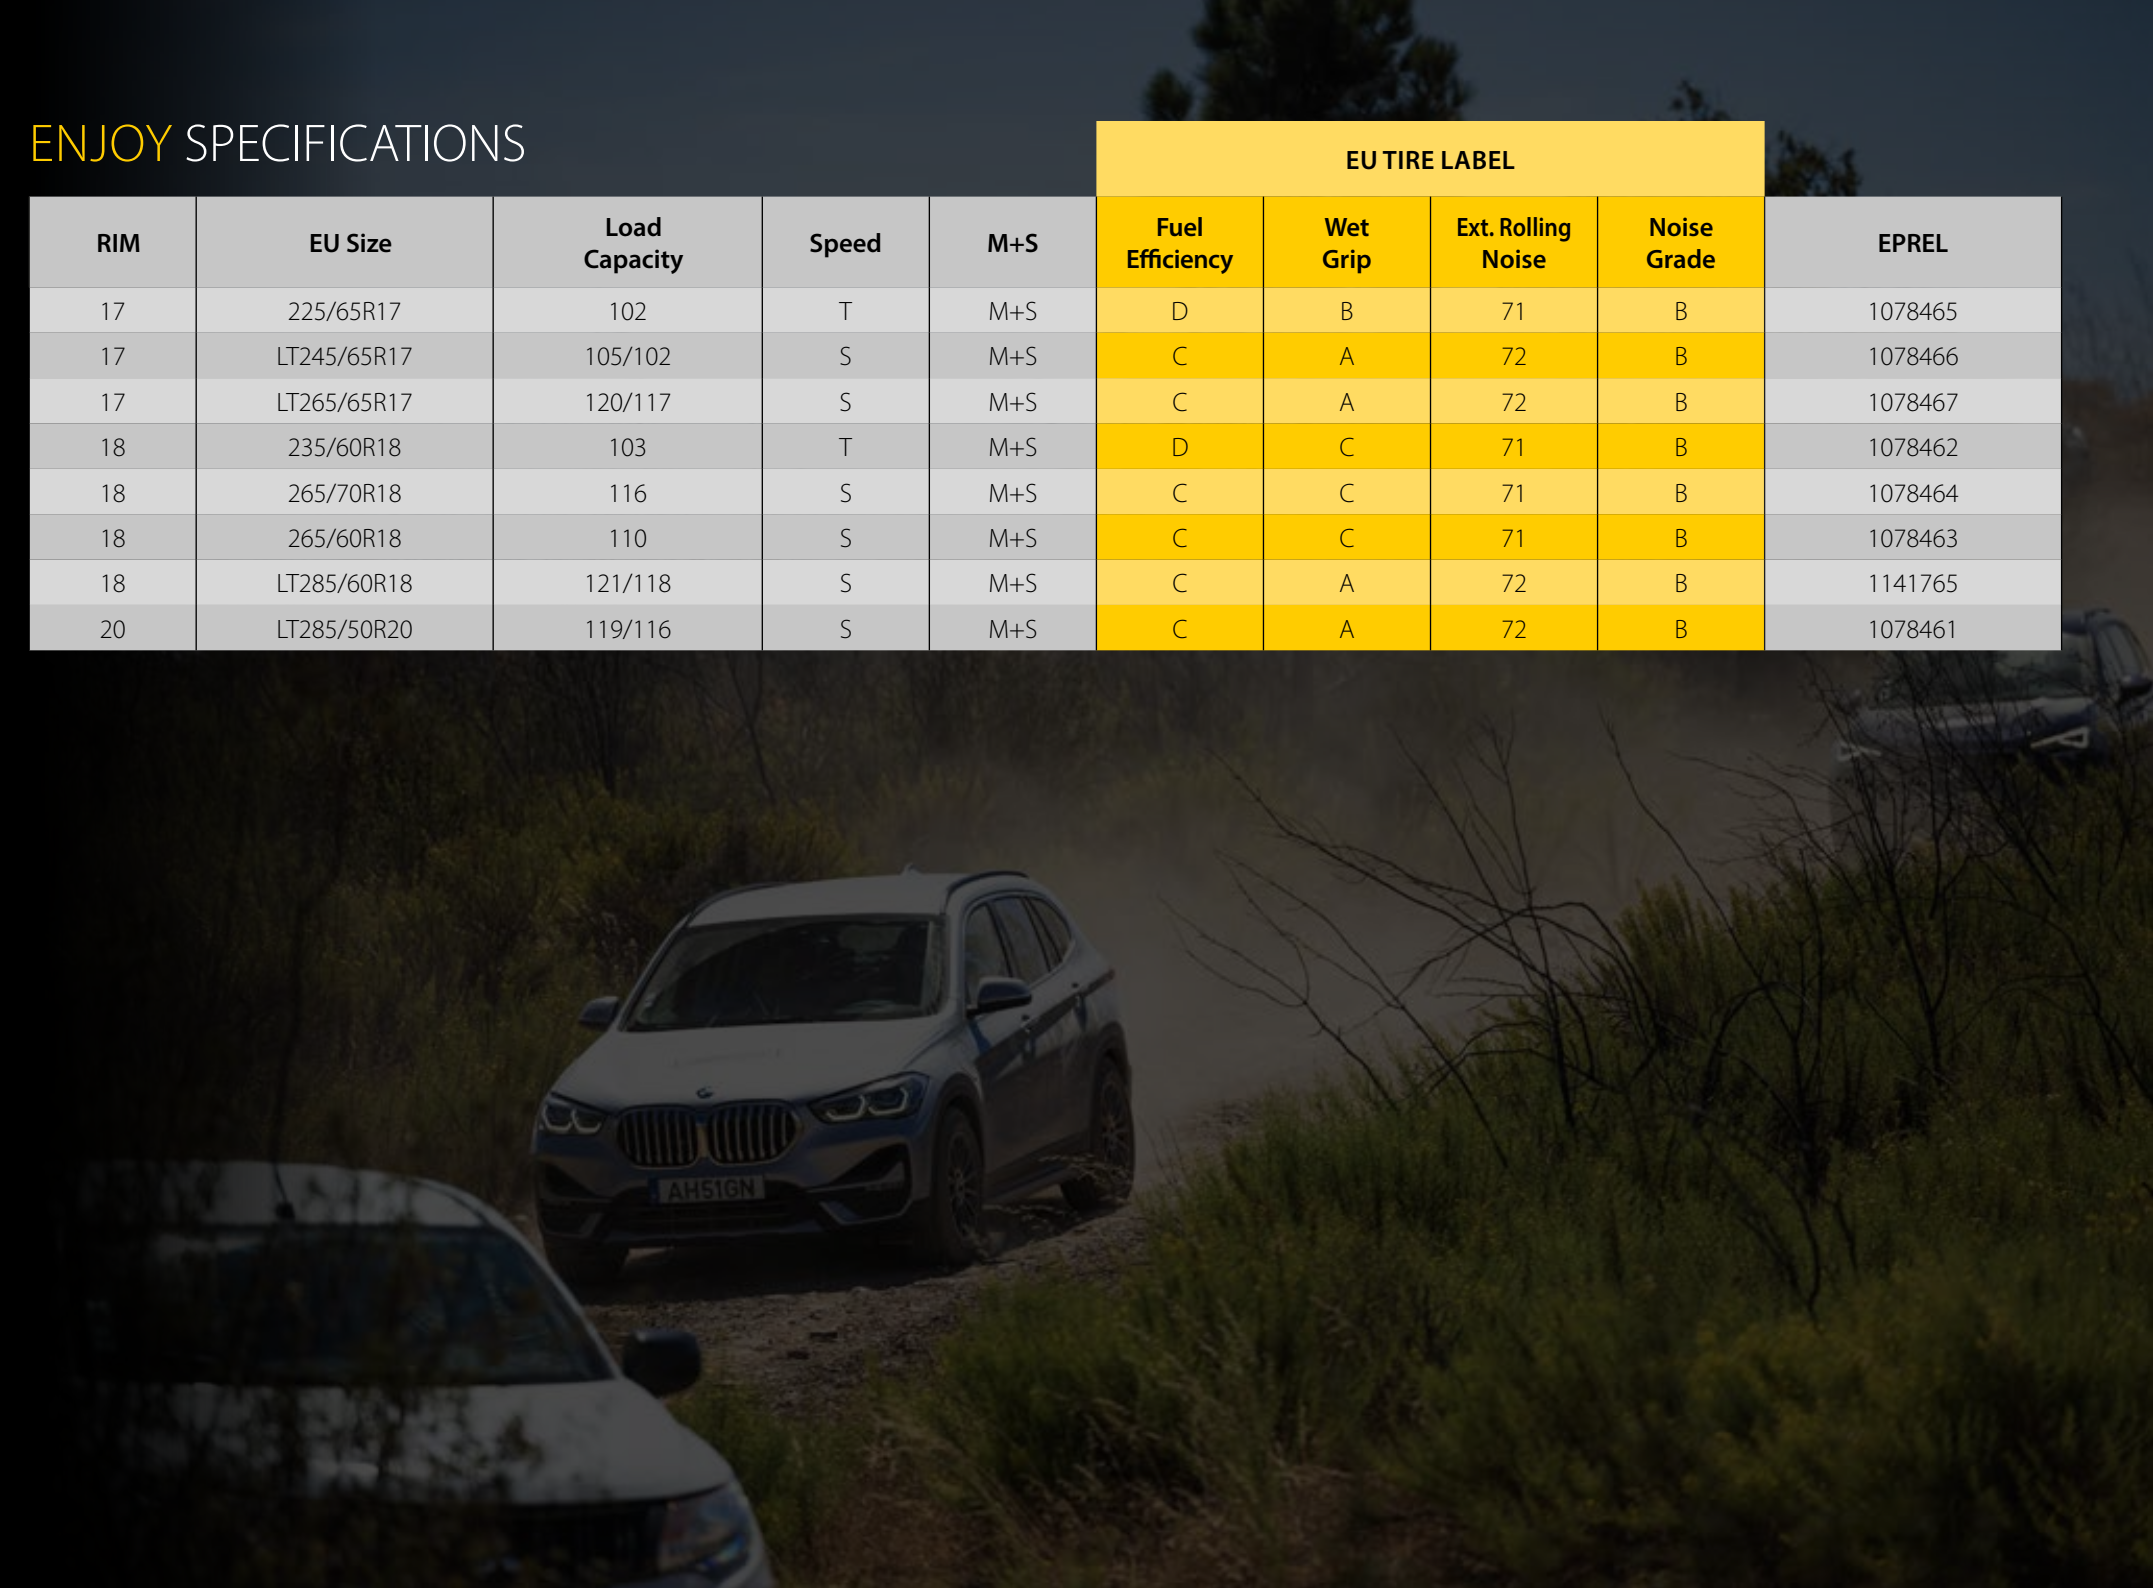

ENJOY SPECIFICATIONS

RIM	EU Size	Load Capacity	Speed	M+S	EU TIRE LABEL				EPREL
					Fuel Efficiency	Wet Grip	Ext. Rolling Noise	Noise Grade	
17	225/65R17	102	T	M+S	D	B	71	B	1078465
17	LT245/65R17	105/102	S	M+S	C	A	72	B	1078466
17	LT265/65R17	120/117	S	M+S	C	A	72	B	1078467
18	235/60R18	103	T	M+S	D	C	71	B	1078462
18	265/70R18	116	S	M+S	C	C	71	B	1078464
18	265/60R18	110	S	M+S	C	C	71	B	1078463
18	LT285/60R18	121/118	S	M+S	C	A	72	B	1141765
20	LT285/50R20	119/116	S	M+S	C	A	72	B	1078461