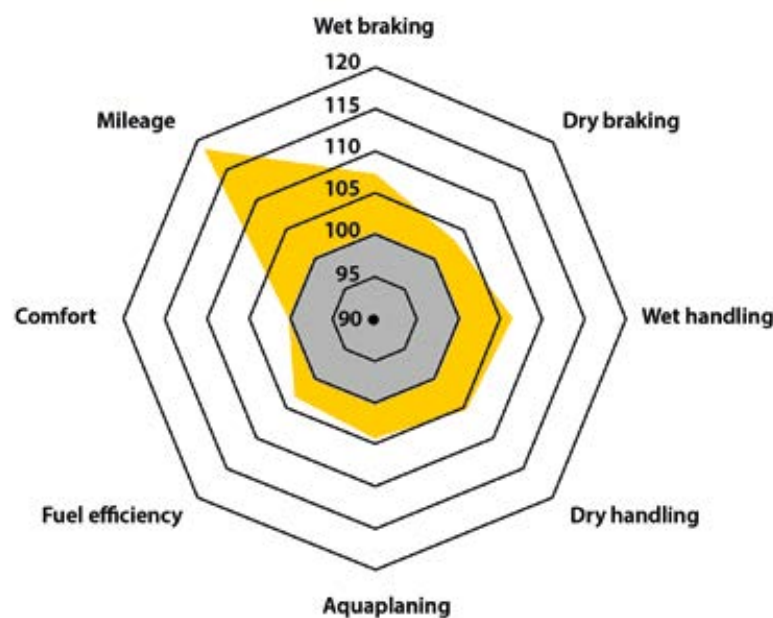

Reduced wear tread compound with advanced Bridging Technology Alternating Bridging reinforces the rigidity of tread blocks. With rigidity enhanced, the tread blocks move less freely, reducing the rate of tire wear. This connection between tread blocks limits their flexibility, preventing rapid tire wear without compromising on wet grip.

Large centre blocks with 3D tread grooves deliver the utmost grip for better driving safety even on the wettest roads.

AdvanZtech

ENJOY SPECIFICATIONS

RIM	EU Size	Load Capacity	Speed	AdvanZtech EV READY	Extra Load	EU TIRE LABEL				EPREL
						Fuel Efficiency	Wet Grip	Ext. Rolling Noise	Noise Grade	
14	165/70R14	81	T		SL	D	A	B	70	1966071
14	175/65R14	82	T		SL	D	A	B	70	1966072
14	185/60R14	82	H		SL	D	A	B	70	2018369
15	175/65R15	84	H		SL	D	A	B	70	2018367
15	185/65R15	88	T		SL	C	A	B	70	1966017
15	185/65R15	88	H		SL	C	A	B	70	1966015
15	185/65R15	92	T		XL	C	A	B	71	1966199
15	185/65R15	92	H		XL	A	B	B	71	2128174
15	185/60R15	88	H		XL	C	A	B	71	1966006
15	185/55R15	82	H		SL	D	A	B	70	2018368
15	195/65R15	91	H		SL	C	A	B	71	1966076
15	195/65R15	91	V		SL	C	A	B	71	1966077
15	195/65R15	95	H		XL	C	A	B	71	1966007
15	195/60R15	88	H		SL	C	A	B	71	1966075
15	195/55R15	85	V		SL	D	A	B	71	2018370
15	195/50R15	82	V		SL	D	A	B	71	1966073
16	175/60R16	82	H		SL	D	A	B	70	1966289
16	185/55R16	87	V		XL	C	A	B	71	2076540
16	185/50R16	81	H		SL	D	A	B	70	1966287
16	195/55R16	91	V	YES	XL	C	A	B	72	1966074
16	195/55R16	91	V		XL	A	A	A	69	2128175
16	195/55R16	91	W		XL	A	A	A	69	2128168
16	195/50R16	88	V		XL	C	A	B	72	2076541
16	205/65R16	95	H		SL	C	A	B	71	2018458
16	205/60R16	96	H		XL	A	A	A	69	2095789
16	205/60R16	96	V	YES	XL	B	A	B	72	1966080
16	205/55R16	91	H	YES	SL	C	A	B	71	1966078
16	205/55R16	91	V	YES	SL	C	A	B	71	1966008
16	205/55R16	91	W	YES	SL	C	A	B	71	1966079
16	205/55R16	94	V	YES	XL	C	A	B	72	1966197