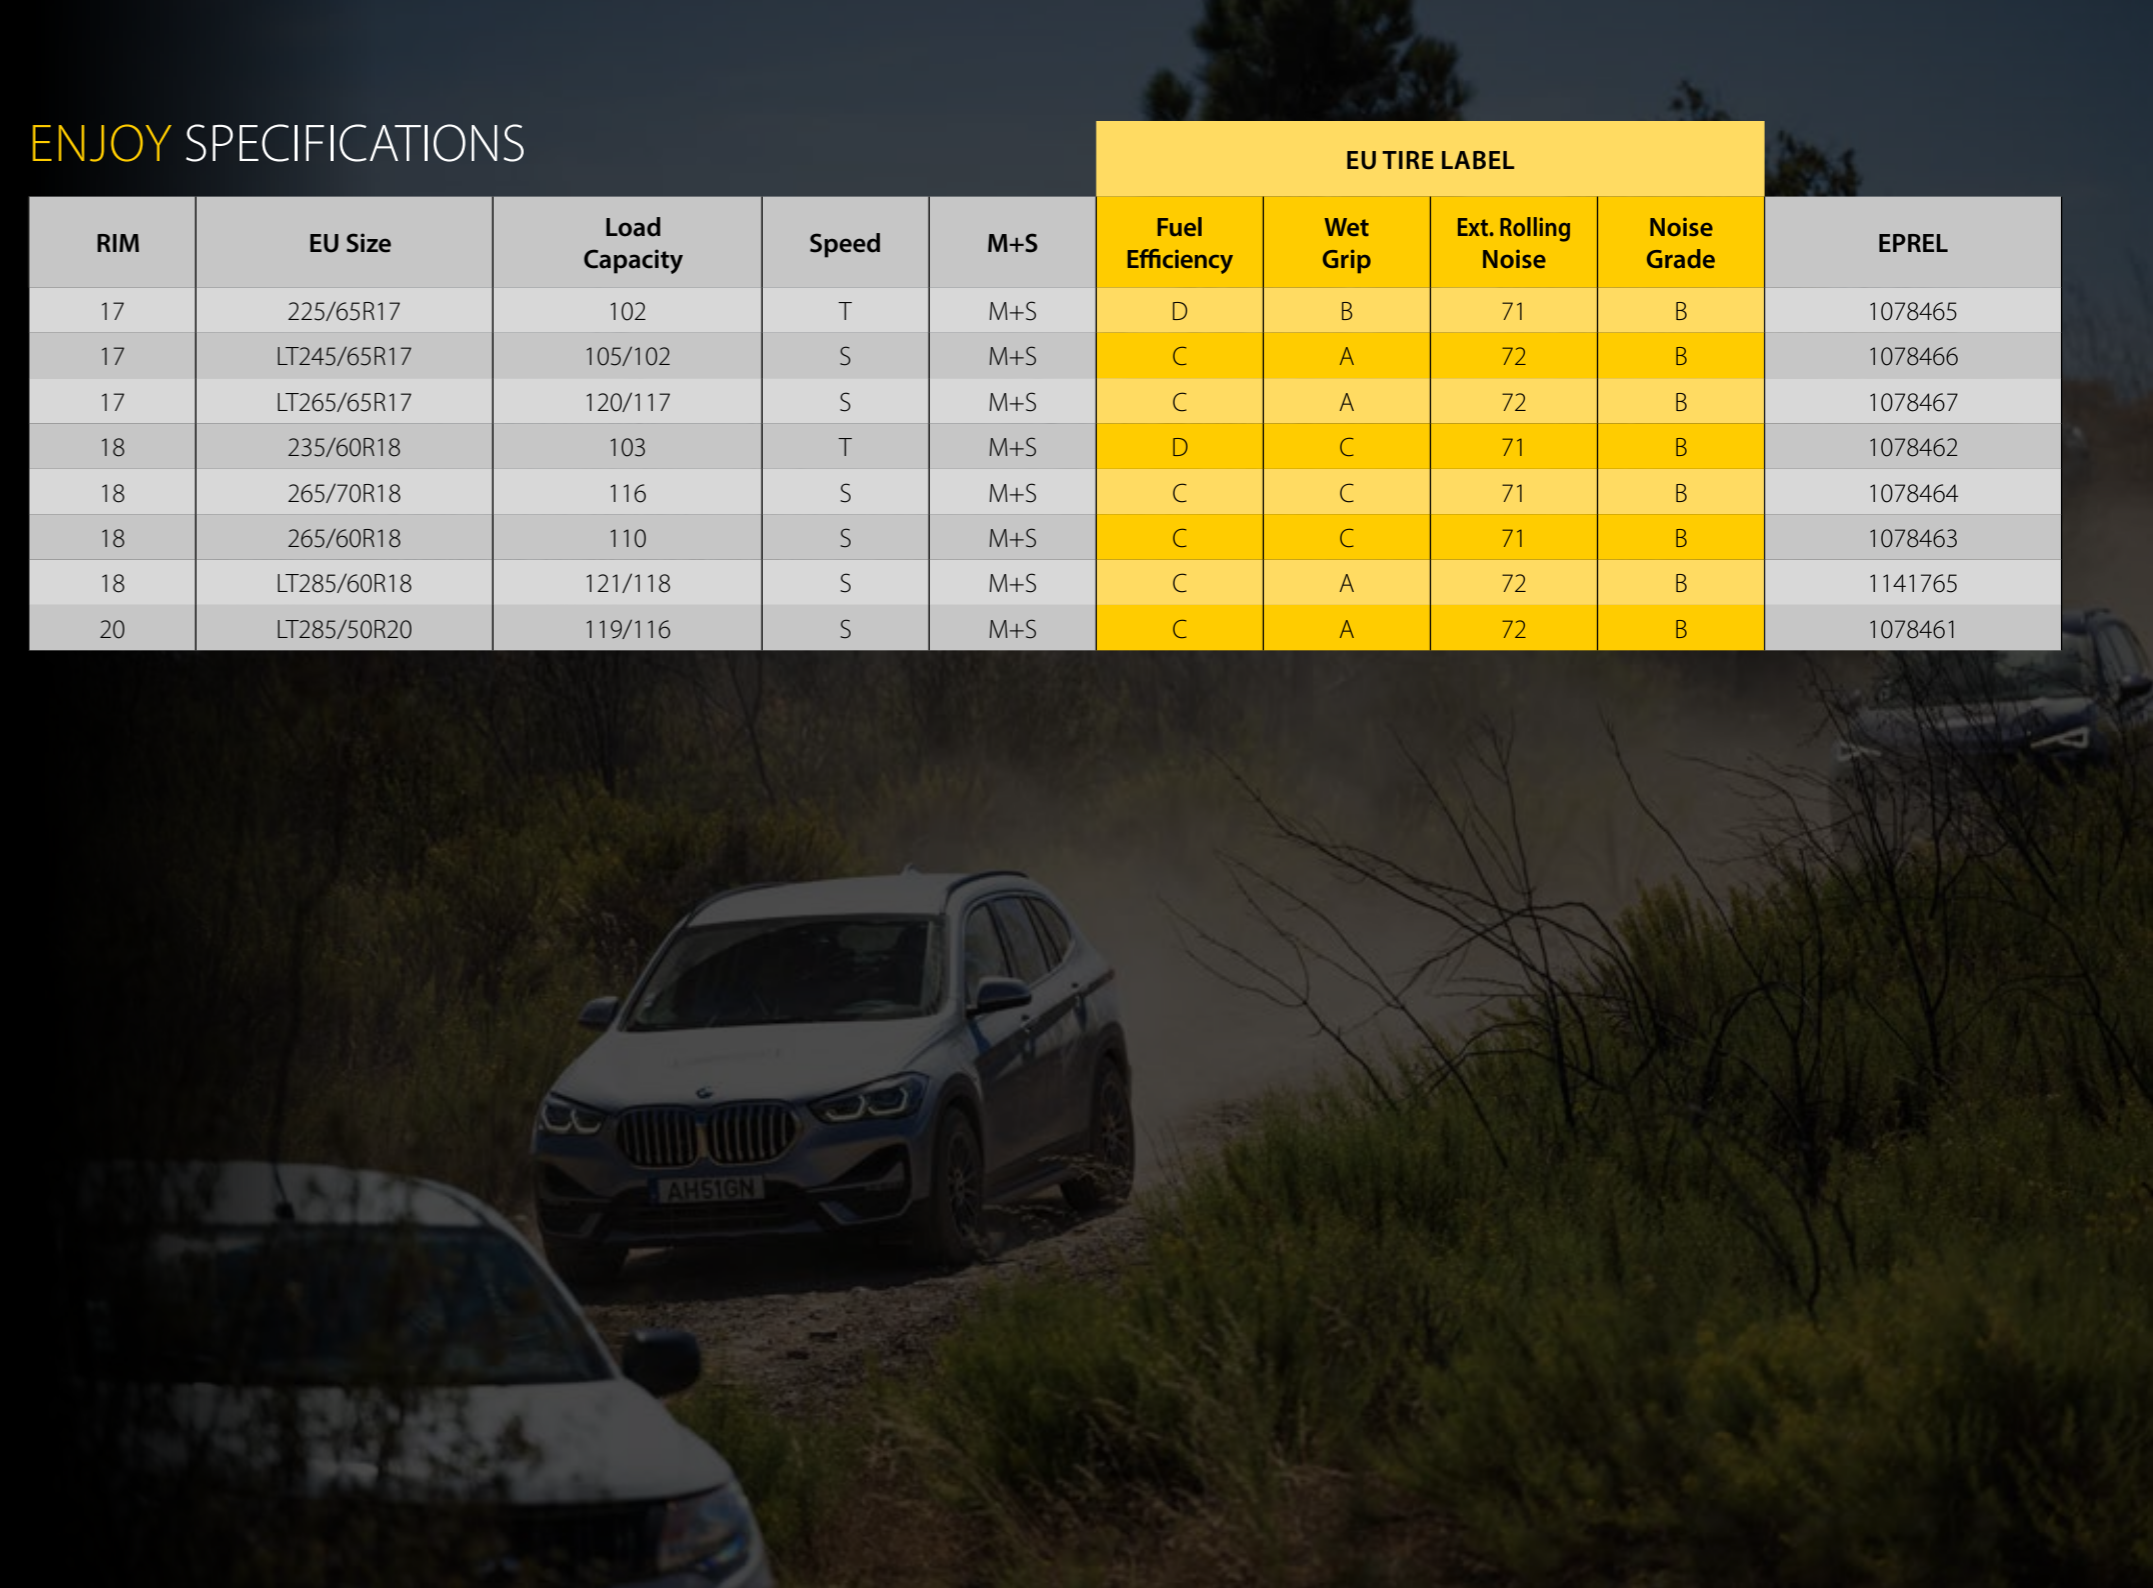

ENJOY SPECIFICATIONS

RIM	EU Size	Load Capacity	Speed	M+S	EU TIRE LABEL				EPREL
					Fuel Efficiency	Wet Grip	Ext. Rolling Noise	Noise Grade	
17	225/65R17	102	T	M+S	D	B	71	B	1078465
17	LT245/65R17	105/102	S	M+S	C	A	72	B	1078466
17	LT265/65R17	120/117	S	M+S	C	A	72	B	1078467
18	235/60R18	103	T	M+S	D	C	71	B	1078462
18	265/70R18	116	S	M+S	C	C	71	B	1078464
18	265/60R18	110	S	M+S	C	C	71	B	1078463
18	LT285/60R18	121/118	S	M+S	C	A	72	B	1141765
20	LT285/50R20	119/116	S	M+S	C	A	72	B	1078461