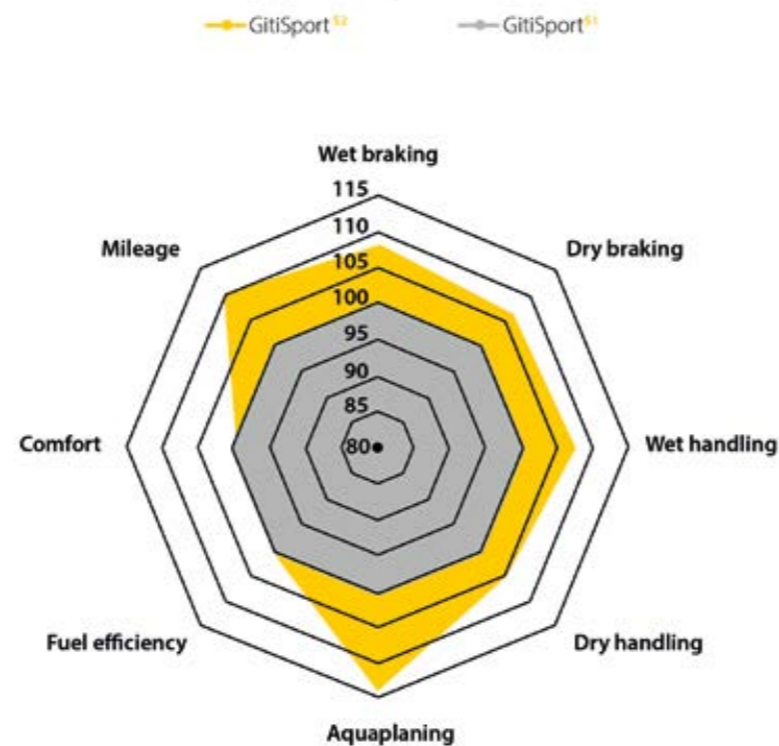

ENJOY SPECIFICATIONS

RIM	EU Size	Load Capacity	Speed	Extra Load	Powered by sparco	EU TIRE LABEL				EPREL
						Fuel Efficiency	Wet Grip	Ext. Rolling Noise	Noise Grade	
16	195/45R16	84	V	XL		D	A	69	A	1066058
16	205/45R16	87	W	XL		D	A	70	B	472726
16	215/45R16	90	V	XL		D	A	69	A	1066060
17	185/45R17	78	H	SL		D	A	70	B	1901489
17	205/40R17	84	Y	XL		D	A	70	B	472725
17	205/45R17	88	W	XL		D	A	69	A	1066059
17	215/40R17	87	Y	XL		D	A	70	B	472727
17	215/45R17	91	Y	XL		D	A	69	A	1066061
17	225/45R17	94	Y	XL	Yes	D	A	70	B	472729
17	235/45R17	97	Y	XL		C	A	69	A	1066066
17	245/45R17	99	W	XL		C	A	69	A	1066069
18	225/40R18	92	Y	XL	Yes	D	A	70	B	472728
18	225/45R18	95	Y	XL	Yes	D	A	70	B	472730
18	235/40R18	95	Y	XL		D	A	69	A	1066065
18	235/45R18	98	Y	XL		C	A	70	B	472733
18	245/40R18	97	Y	XL		C	A	69	A	1066075
18	245/45R18	100	Y	XL	Yes	C	A	70	B	472736
18	255/35R18	94	Y	XL		D	A	69	A	1066072
18	255/40R18	99	Y	XL	Yes	D	A	72	B	1901481
18	255/45R18	103	Y	XL		C	A	69	A	1066077
18	255/55R18	109	Y	XL		C	A	69	A	1066079
18	265/35R18	97	Y	XL	Yes	C	A	72	B	1901484
18	275/40R18	103	Y	XL	Yes	C	A	72	B	1901485
19	225/35R19	88	Y	XL		D	A	69	A	1066062
19	225/40R19	93	Y	XL		C	A	69	A	1066063
19	225/45R19	96	Y	XL		C	A	69	A	1066064
19	235/35R19	91	Y	XL	Yes	D	A	70	B	472731
19	235/40R19	96	Y	XL		D	A	70	B	472732
19	235/55R19	105	W	XL		B	A	70	B	472734
19	245/35R19	93	Y	XL		D	A	70	B	472735
19	245/40R19	98	Y	XL	Yes	C	A	69	A	1066068
19	245/45R19	102	Y	XL		C	A	69	A	1066070