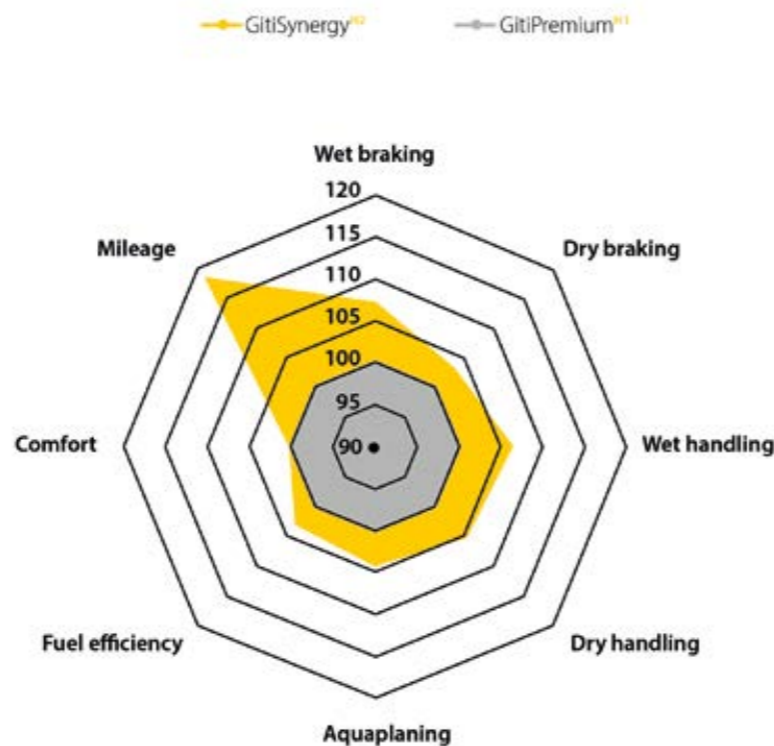

AdvanZtech

Quiet and comfort

Green and energy-efficient

EV ready